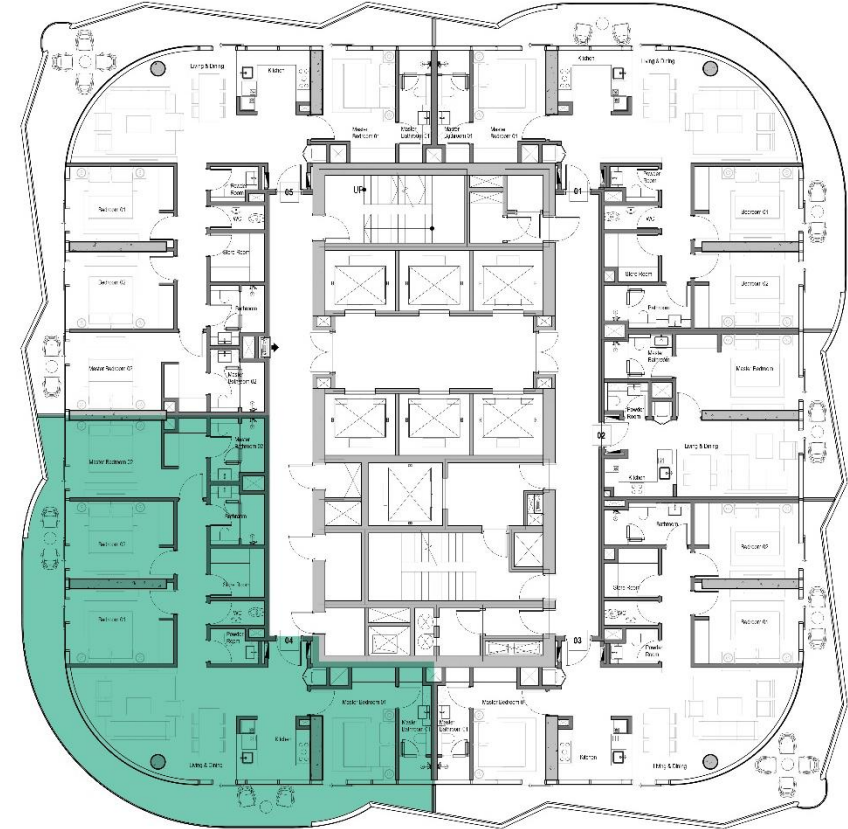

Unit Type – 4 BR

Total : 2 Types

Typology	Total Units	Min	Max
4 BR	20	2,104	2,167