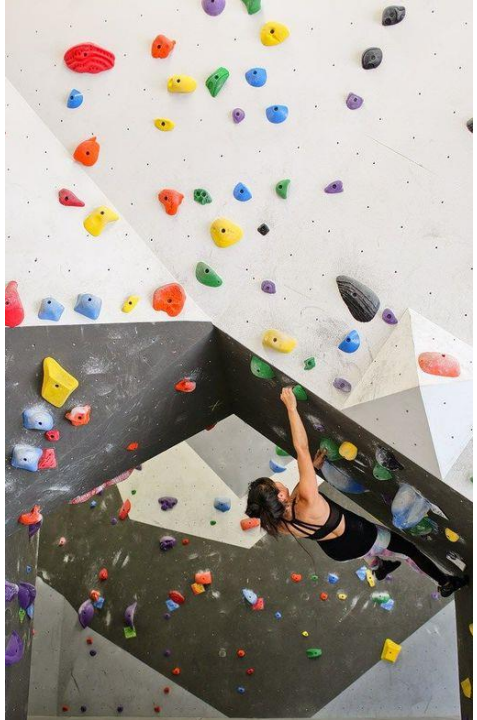

VOLTA

SHEIKH ZAYED ROAD, DUBAI

CLIMBING WALL