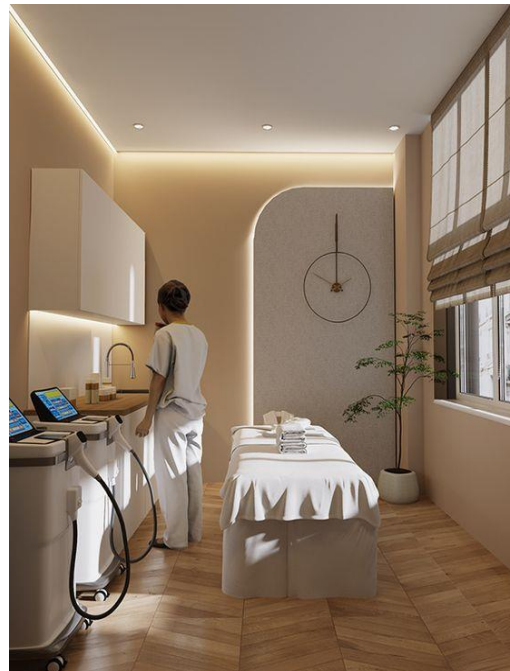

VOLTA

SHEIKH ZAYED ROAD, DUBAI

EMERGENCY ROOM