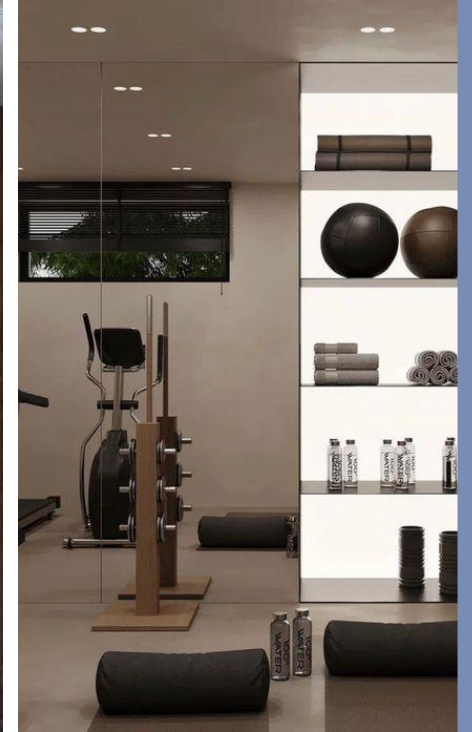

VOLTA

SHEIKH ZAYED ROAD, DUBAI

INTEGRATED GYM WALLS