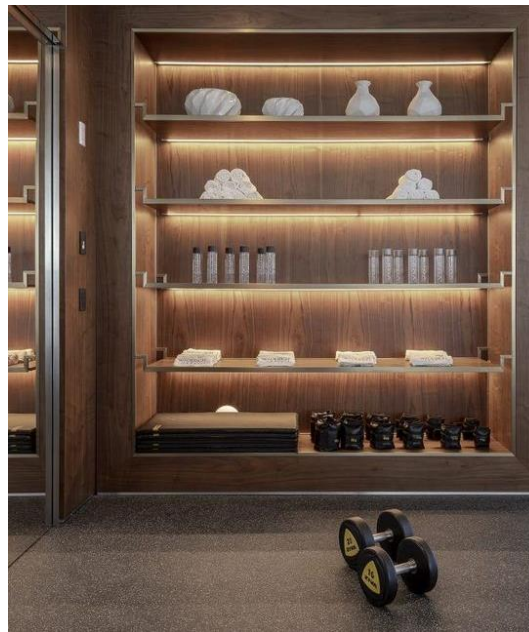

VOLTA

SHEIKH ZAYED ROAD, DUBAI

INTEGRATED GYM WALLS