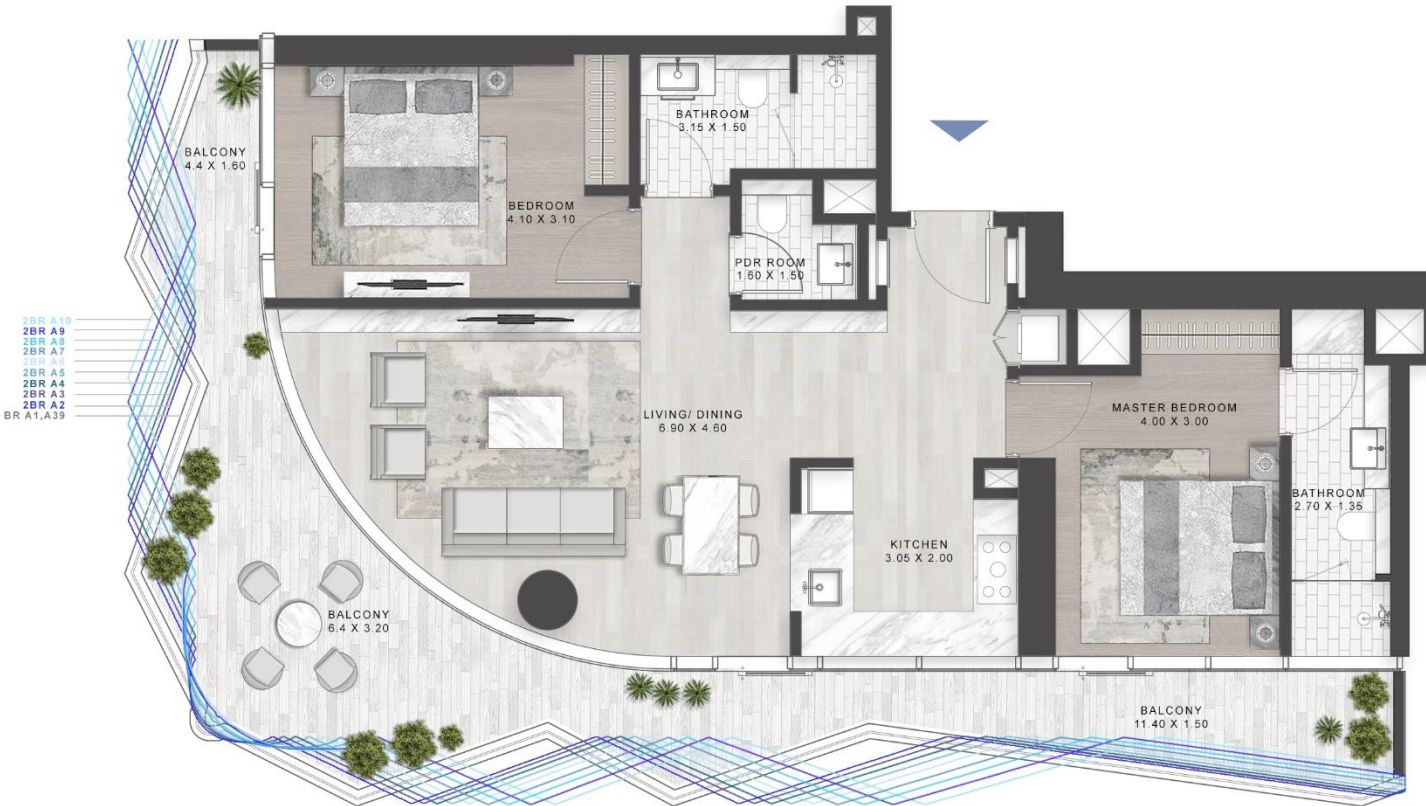

VOLTA

SHEIKH ZAYED ROAD, DUBAI

BEAUTY TREATMENTS

VOLTA

SHEIKH ZAYED ROAD, DUBAI

Lobby Height: 4.9 Meter
(Clear height till Ceiling)

Living Room: 2.8 Meter
(Clear height till Ceiling)

Bedroom: 2.8 Meter
(Clear height till Ceiling)

Bathroom

VOLTA
SHEIKH ZAYED ROAD, DUBAI

FLOOR PLAN & UNIT LAYOUTS

Unit Type – 1 BR

Total : 14 Types

Typology	Total Units	Min	Max
1 BR	212	673	1,073

Unit Type – 2 BR

Total : 8 Types