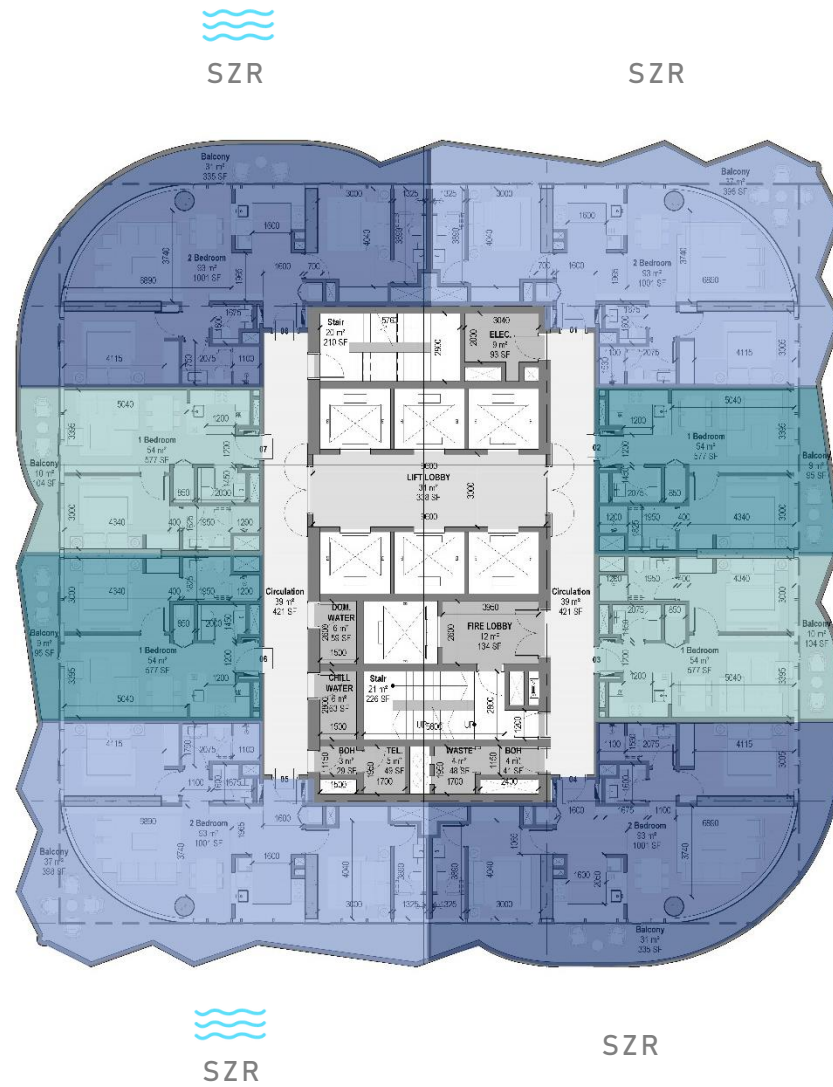

1 & 2 BEDROOM LUXURY APARTMENTS

LEVEL 1 AMENITIES

GROUND LEVEL LOBBY

ROOF LEVEL

G+58F+R

G+13P+R

ROOF AMENITIES LEVEL

PODIUMS: 13 FLOORS

GROUND LEVEL

BBY

VOLTA

SHEIKH ZAYED ROAD, DUBAI

TYPICAL FLOOR PLAN A

- 1 BEDROOM B-M
- 1 BEDROOM C-M
- 2 BEDROOM A
- 2 BEDROOM A-M

SZR VIEW/SEA VIEW

BURJ KHALIFA VIEW

VOLTA

SHEIKH ZAYED ROAD, DUBAI

TYPICAL FLOOR PLAN B

- 1 BEDROOM A
- 1 BEDROOM A-M
- 1 BEDROOM B
- 1 BEDROOM B-M
- 1 BEDROOM C
- 1 BEDROOM C-M
- 2 BEDROOM A
- 2 BEDROOM A-M

SZR

SZR

SZR VIEW/SEA VIEW

BURJ KHALIFA VIEW

VOLTA

SHEIKH ZAYED ROAD, DUBAI

TYPICAL FLOOR PLAN C

- 1 BEDROOM B-M
- 3 BEDROOM A
- 3 BEDROOM A-M
- 4 BEDROOM A
- 4 BEDROOM A-M

SZR

SZR

SZR VIEW/SEA VIEW

BURJ KHALIFA VIEW