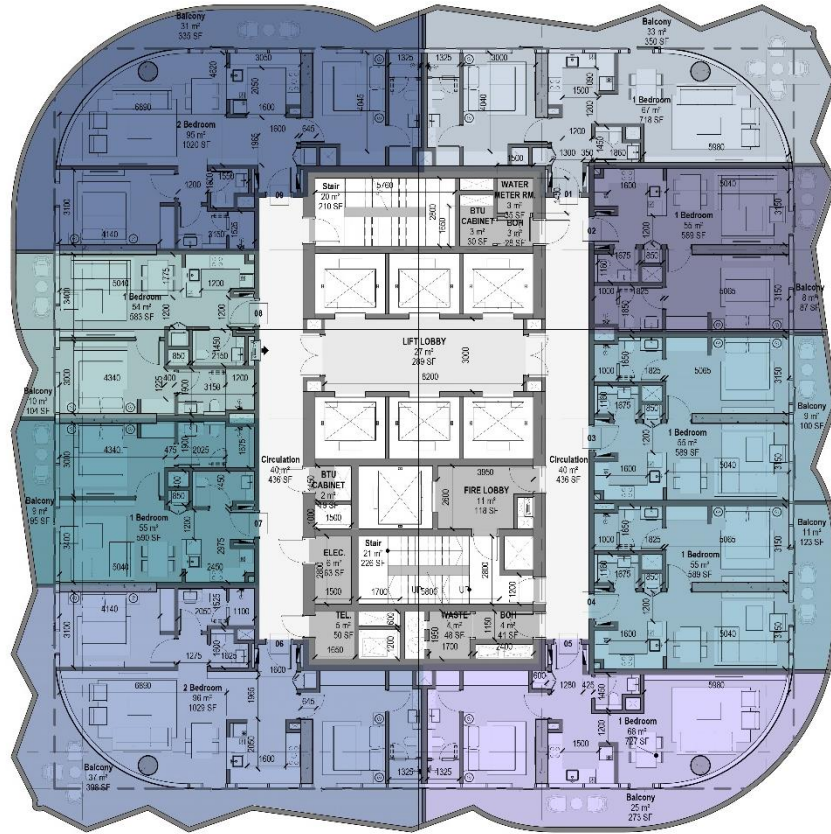

GROUND LEVEL

BBY

VOLTA

SHEIKH ZAYED ROAD, DUBAI

TYPICAL FLOOR PLAN A

- 1 BEDROOM B-M
- 1 BEDROOM C-M
- 2 BEDROOM A
- 2 BEDROOM A-M

SZR VIEW/SEA VIEW

BURJ KHALIFA VIEW

VOLTA

SHEIKH ZAYED ROAD, DUBAI

TYPICAL FLOOR PLAN B

- 1 BEDROOM A
- 1 BEDROOM A-M
- 1 BEDROOM B
- 1 BEDROOM B-M
- 1 BEDROOM C
- 1 BEDROOM C-M
- 2 BEDROOM A
- 2 BEDROOM A-M

SZR

SZR

SZR VIEW/SEA VIEW

BURJ KHALIFA VIEW

VOLTA

SHEIKH ZAYED ROAD, DUBAI

TYPICAL FLOOR PLAN C

- 1 BEDROOM B-M
- 3 BEDROOM A
- 3 BEDROOM A-M
- 4 BEDROOM A
- 4 BEDROOM A-M

SZR

SZR

SZR VIEW/SEA VIEW

BURJ KHALIFA VIEW

VOLTA

SHEIKH ZAYED ROAD, DUBAI

SWIMMING POOL

ORGANIC SHAPED POOLS
with 1.2 m Depth

DAMAC

VOLTA

SHEIKH ZAYED ROAD, DUBAI

SKY POOL