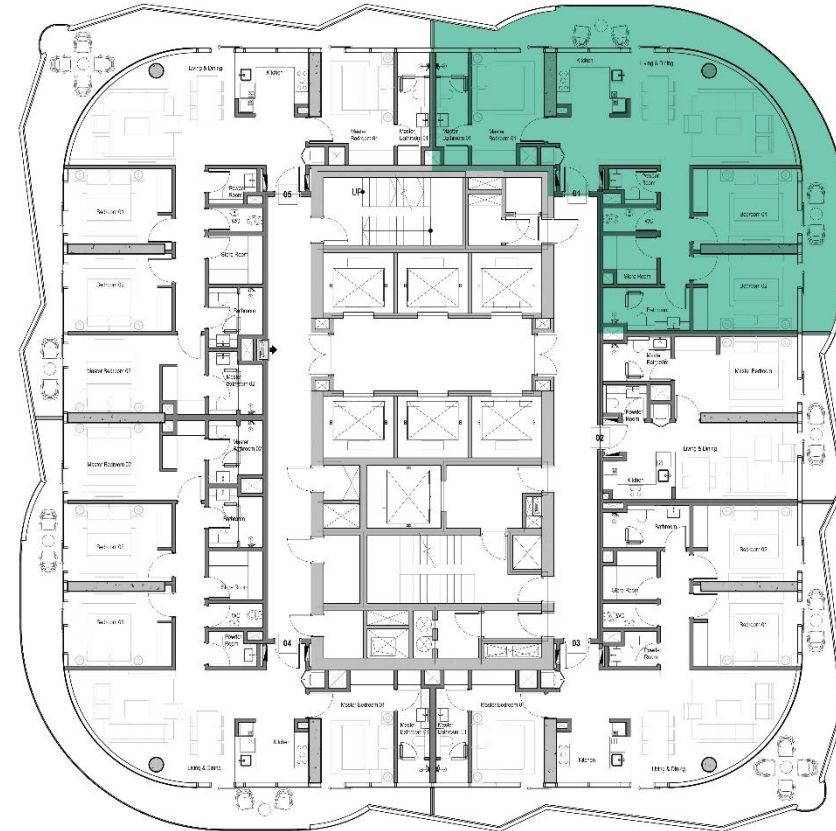

Unit Type - 3 BR

Total : 2 Types

Typology	Total Units	Min	Max
3 BR	20	1,757	1,785