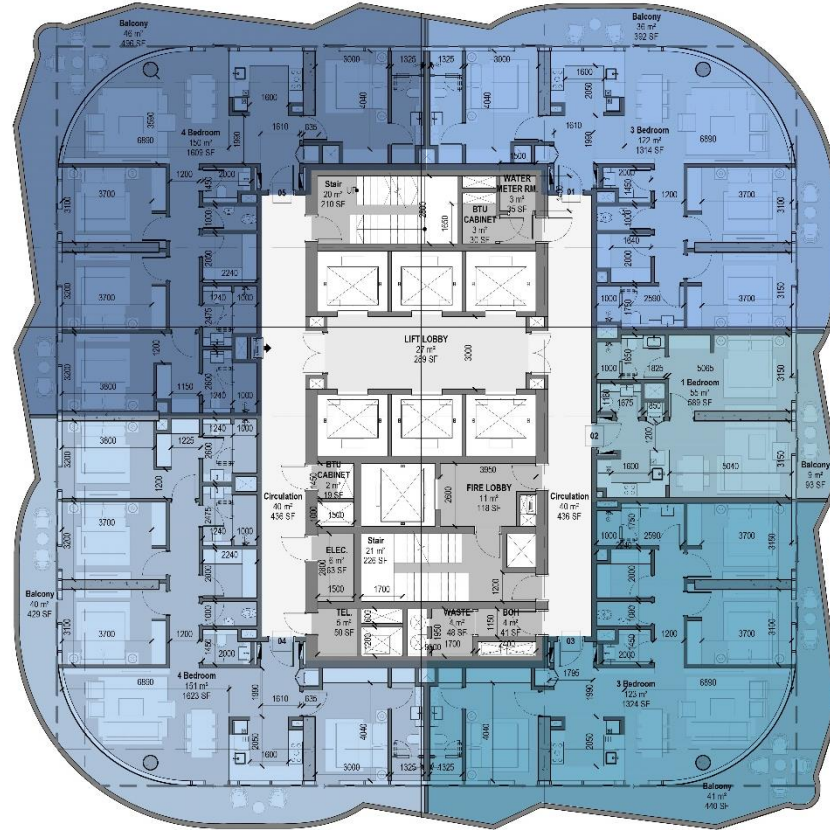

VOLTA

SHEIKH ZAYED ROAD, DUBAI

TYPICAL FLOOR PLAN B

- 1 BEDROOM A
- 1 BEDROOM A-M
- 1 BEDROOM B
- 1 BEDROOM B-M
- 1 BEDROOM C
- 1 BEDROOM C-M
- 2 BEDROOM A
- 2 BEDROOM A-M

SZR

SZR

SZR VIEW/SEA VIEW

BURJ KHALIFA VIEW

VOLTA

SHEIKH ZAYED ROAD, DUBAI

TYPICAL FLOOR PLAN C

- 1 BEDROOM B-M
- 3 BEDROOM A
- 3 BEDROOM A-M
- 4 BEDROOM A
- 4 BEDROOM A-M

SZR

SZR

SZR VIEW/SEA VIEW

BURJ KHALIFA VIEW

VOLTA

SHEIKH ZAYED ROAD, DUBAI

SWIMMING POOL

ORGANIC SHAPED POOLS
with 1.2 m Depth

DAMAC

VOLTA

SHEIKH ZAYED ROAD, DUBAI

SKY POOL