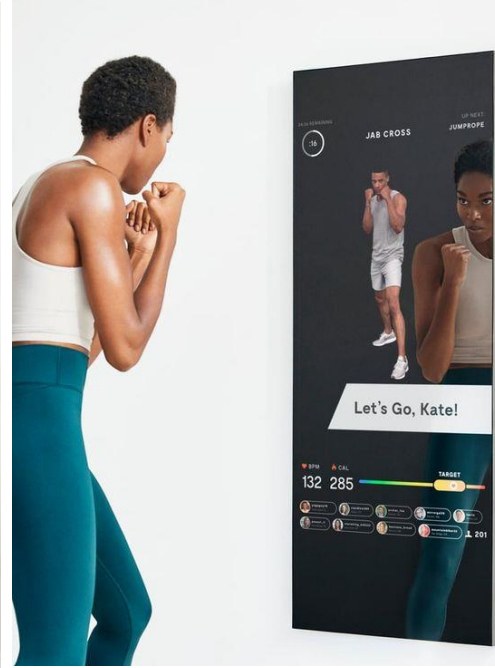

VOLTA

SHEIKH ZAYED ROAD, DUBAI

MIRROR TRAINERS