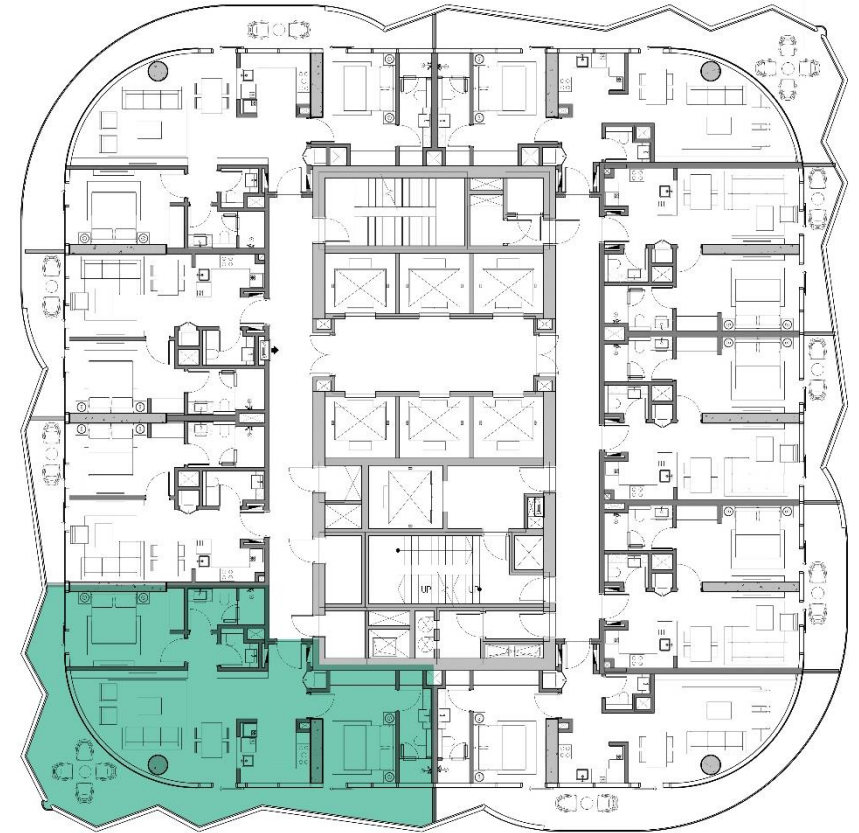

VOLTA

SHEIKH ZAYED ROAD, DUBAI

BEAUTY TREATMENTS

VOLTA

SHEIKH ZAYED ROAD, DUBAI

Lobby Height: 4.9 Meter
(Clear height till Ceiling)

Living Room: 2.8 Meter
(Clear height till Ceiling)

Bedroom: 2.8 Meter
(Clear height till Ceiling)

Bathroom

VOLTA
SHEIKH ZAYED ROAD, DUBAI

FLOOR PLAN & UNIT LAYOUTS

Unit Type – 1 BR

Total : 14 Types

Typology	Total Units	Min	Max
1 BR	212	673	1,073

Unit Type – 2 BR

Total : 8 Types