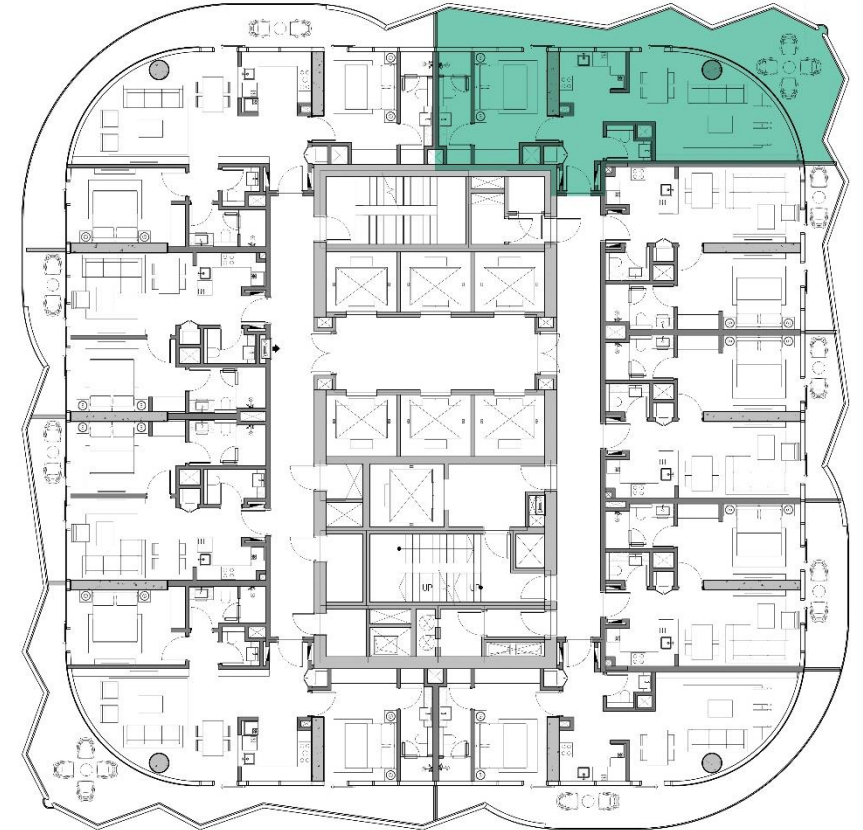

VOLTA

SHEIKH ZAYED ROAD, DUBAI

BEAUTY TREATMENTS

VOLTA

SHEIKH ZAYED ROAD, DUBAI

Lobby Height: 4.9 Meter
(Clear height till Ceiling)

Living Room: 2.8 Meter
(Clear height till Ceiling)

Bedroom: 2.8 Meter
(Clear height till Ceiling)

Bathroom

VOLTA
SHEIKH ZAYED ROAD, DUBAI

FLOOR PLAN & UNIT LAYOUTS

Unit Type – 1 BR

Total : 14 Types

Typology	Total Units	Min	Max
1 BR	212	673	1,073

Unit Type – 2 BR

Total : 8 Types