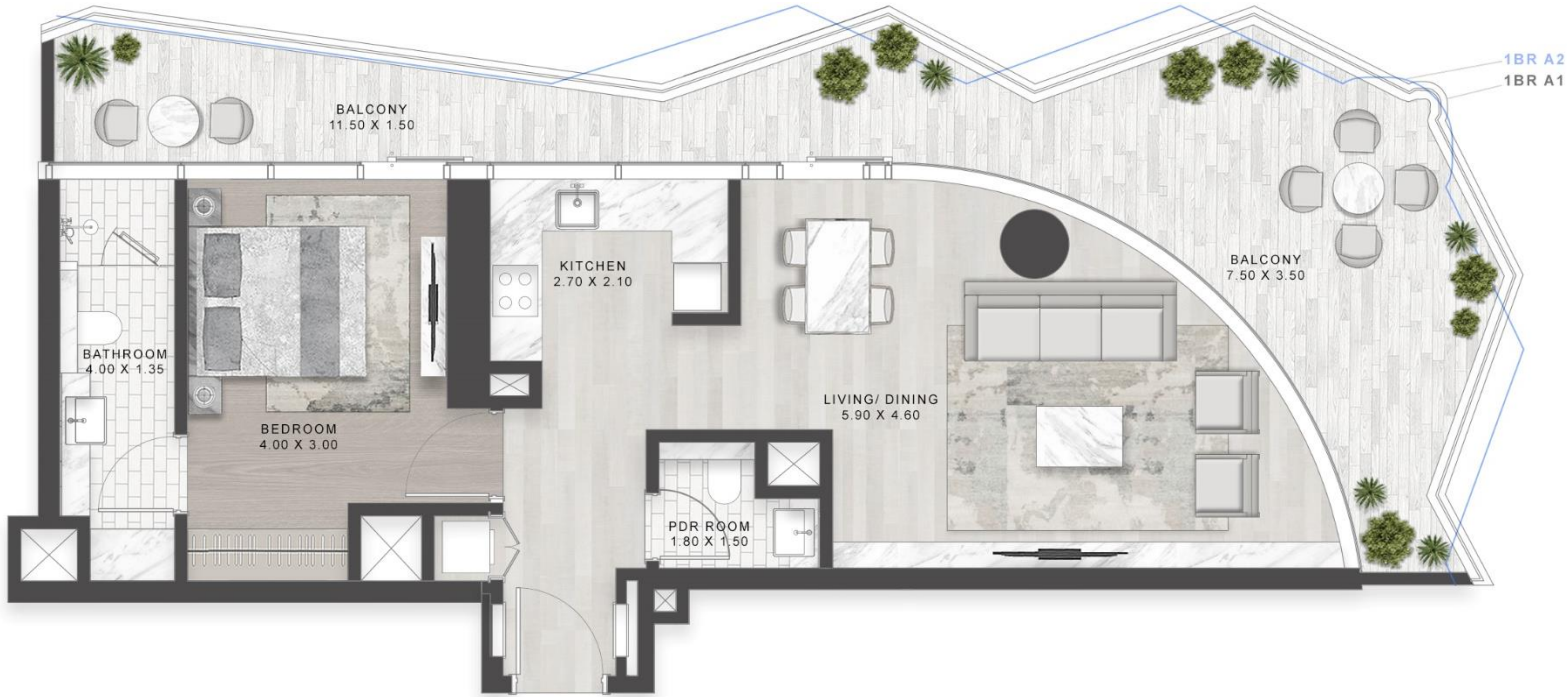

Unit Type – 1 BR

Total : 14 Types

Typology	Total Units	Min	Max
1 BR	212	673	1,073