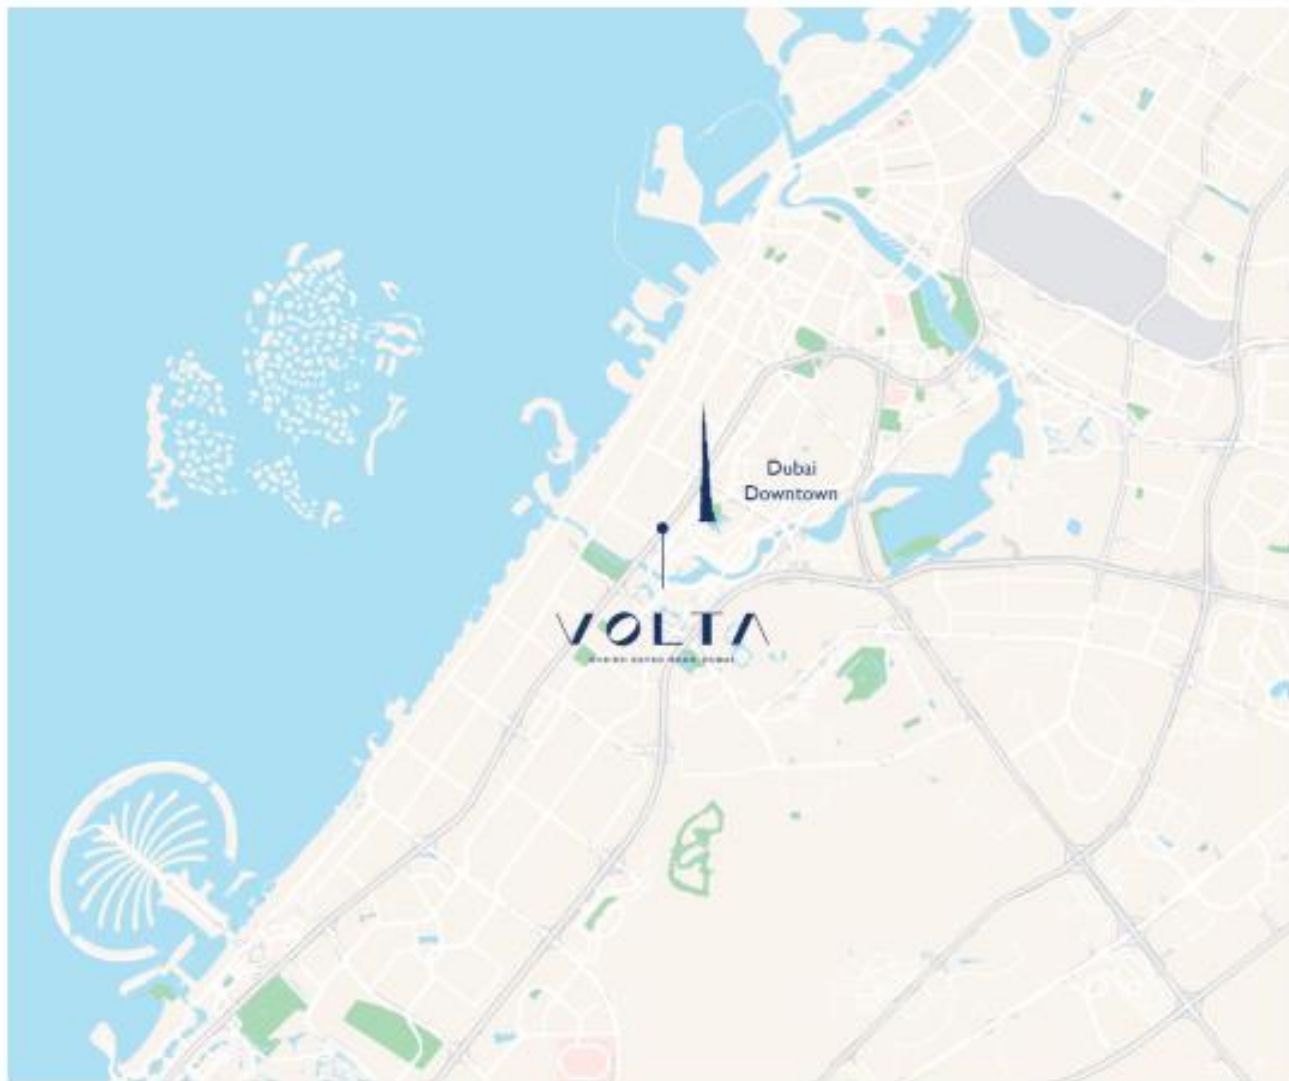

HIGHWAY TO THE FUTURE

VOLTA
SHEIKH ZAYED ROAD DUBAI